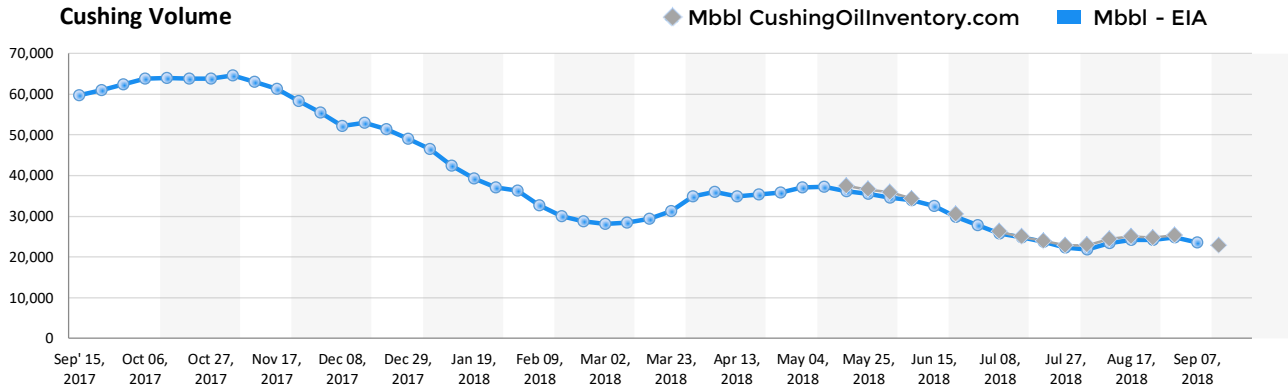

Cushing Volume

Our Capture Date	EIA Capture Date	Our Bbl	EIA Bbl	Comments
8/24/2018	8/24/2018	24,723,351*	24,276,000	*Still subject to final accuracy revisions
8/31/2018	8/31/2018	25,322,340*	24,825,000	*Still subject to final accuracy revisions
9/7/2018	9/7/2018	Rained out	23,583,000	No data due to 3+ days of rain and low clouds from tropical storm
9/14/2018	9/14/2018	22,725,241*		*Still subject to final accuracy revisions
99.83% correlation to the EIA through 8/31/2018.				
Average upside bias through 8/31/2018: 457,718 Bbl				